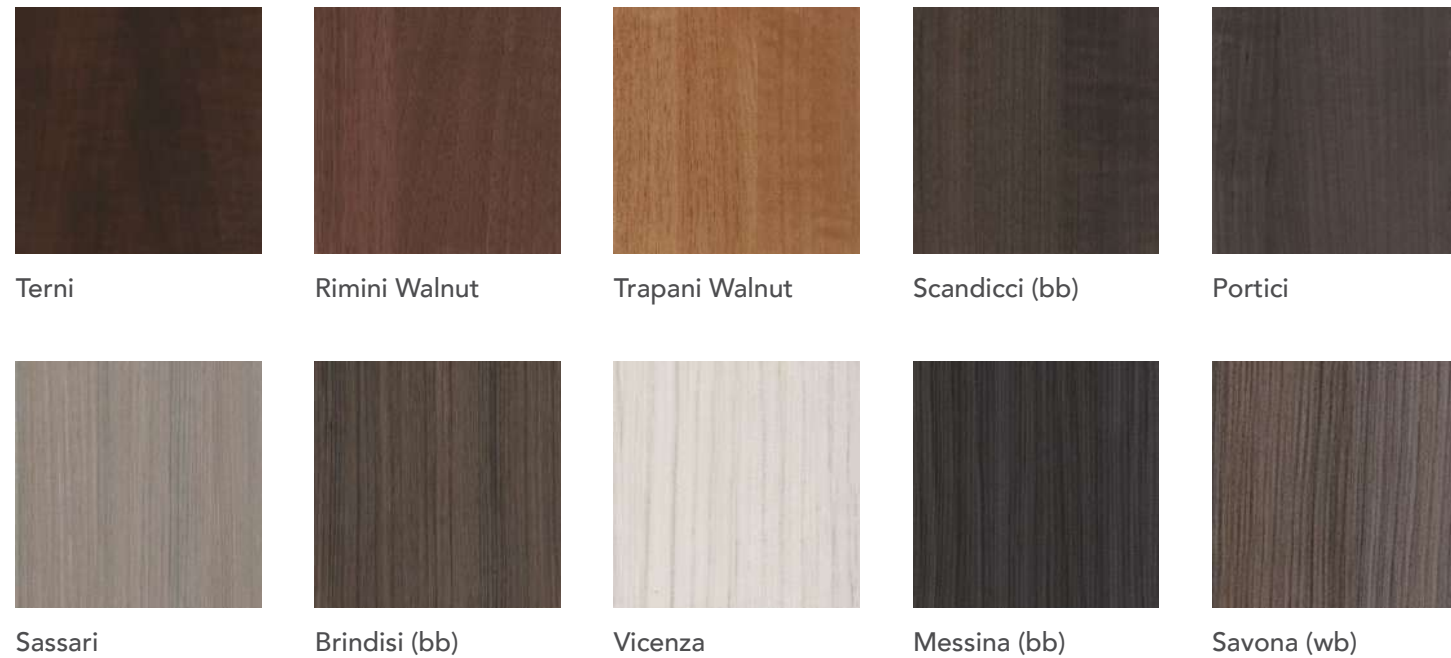

*Colors and patterns shown may differ from actual product. Please refer to actual samples before specifying.*

*Shown in Greywashed Ash*

*Shown in Massa*

**ROMA SLAB**

Modern, minimal style with a clean look, slab doors fit well into all room designs. Vertical grain is standard on doors, drawer fronts, frames, and mullions.

COLOR OPTIONS

*Colors and patterns shown may differ from actual product. Please refer to actual samples before specifying.*

*Shown in Glaucous*

**ROMA SLAB**

3/4" slab door with slight radius edges and membrane pressed face and sides with matching back, except where noted. (wb)= white back. (bb) = black back.

COLOR OPTIONS

**ROMA SHAKER**  
*Shown in Scandicci*

**ROMA SHAKER  
OGEE**  
*Shown in Azul*

**ROMA SHAKER  
BEVEL**  
*Shown in Massa*

**ROMA SHAKER  
SLIM**  
*Shown in Modica*

*Colors and patterns shown may differ from actual product.  
Please refer to actual samples before specifying.*

COLOR OPTIONS

*Colors and patterns shown may differ from actual product. Please refer to actual samples before specifying.*

*Shown in Pro 15*

**CLASSIC SERIES**