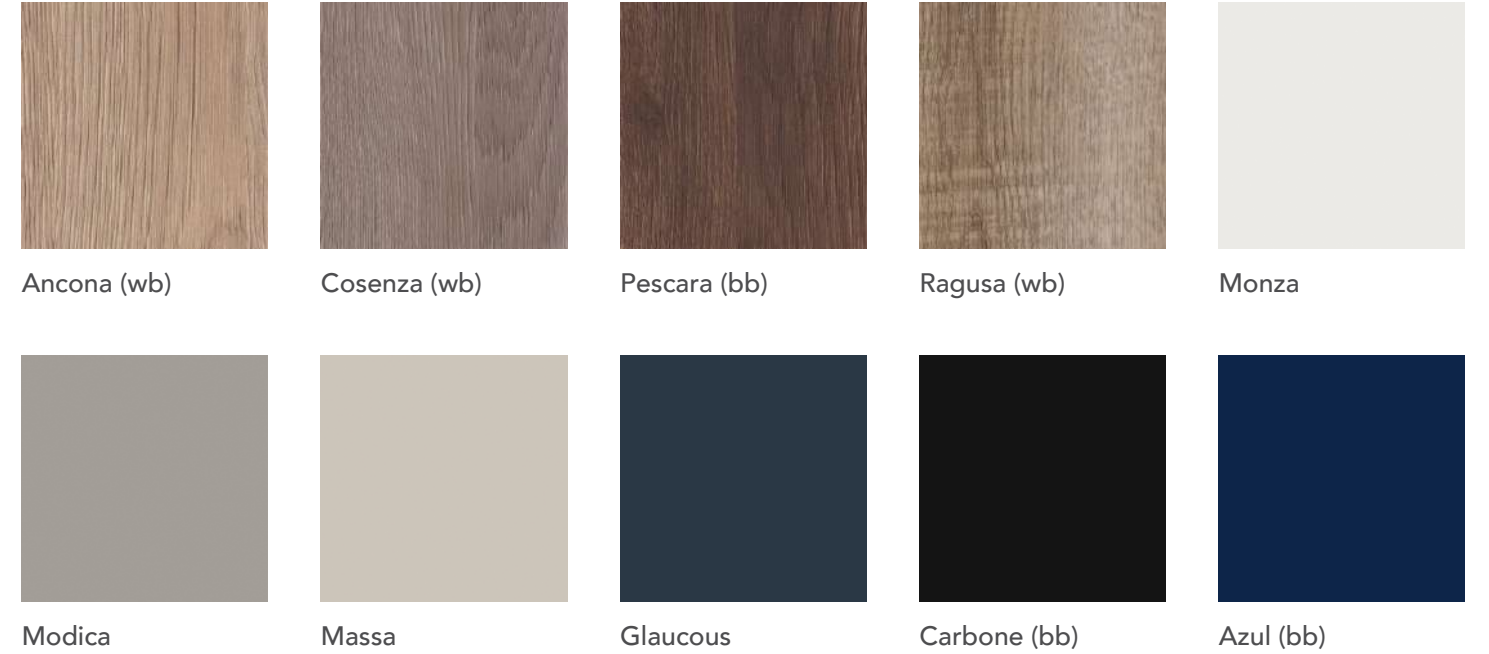

3/4" slab door with coordinating edge band on door and drawer front with matching back. Vertical grain is standard on door and drawer fronts.

COLOR OPTIONS

Whitewashed Ash    Natural Ash    Greywashed Ash    Butternut Ash    Black Walnut  
Pepperwood    Ebony Oak    Bleached Blackwood

*Colors and patterns shown may differ from actual product. Please refer to actual samples before specifying.*

*Shown in Greywashed Ash*

*Shown in Massa*

**ROMA SLAB**

Modern, minimal style with a clean look, slab doors fit well into all room designs. Vertical grain is standard on doors, drawer fronts, frames, and mullions.

COLOR OPTIONS

*Colors and patterns shown may differ from actual product. Please refer to actual samples before specifying.*

*Shown in Glaucous*

**ROMA SLAB**

3/4" slab door with slight radius edges and membrane pressed face and sides with matching back, except where noted. (wb)= white back. (bb) = black back.

COLOR OPTIONS

*Colors and patterns shown may differ from actual product. Please refer to actual samples before specifying.*

*Shown in Pro 15*

**CLASSIC SERIES**