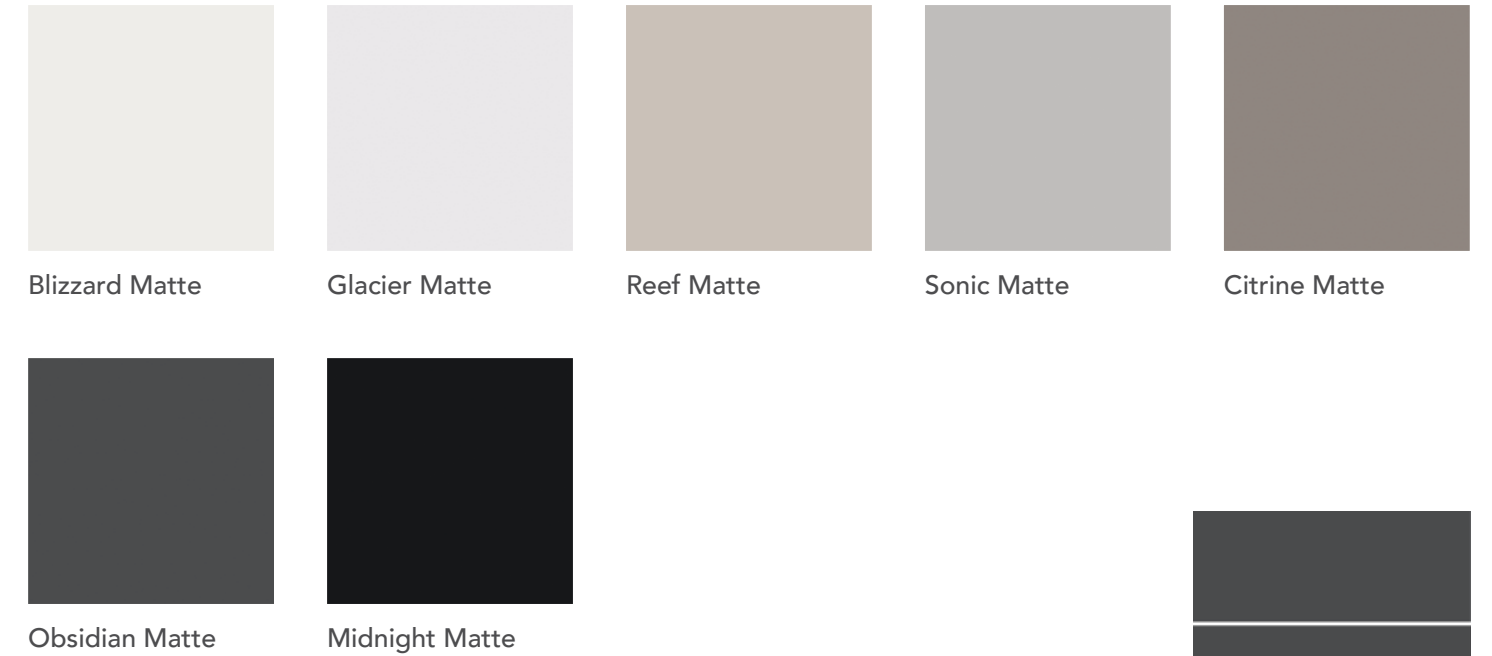

# ENVOY

CABINETS

PROUDLY MADE IN THE USA

Shown in Blizzard Gloss

**MILAN GLOSS**

3/4" slab door with coordinating edge band on door and drawer front with like back.

COLOR OPTIONS

Luxury gloss and trendy matte finishes exhibit modern style. Pair with texture and woodgrains for contemporary contrast.

**MILAN MATTE**

3/4" slab door with coordinating edge band on door and drawer front with matching back

COLOR OPTIONS

Colors and patterns shown may differ from actual product. Please refer to actual samples before specifying.

Shown in Obsidian Matte

*Shown in Boardwalk*

**GENEVA**

3/4" slab door with coordinating edge band on door and drawer front with matching back. Vertical grain is standard on door and drawer fronts.

COLOR OPTIONS

COLOR OPTIONS

*Colors and patterns shown may differ from actual product. Please refer to actual samples before specifying.*

*Shown in Pro 15*

**CLASSIC SERIES**