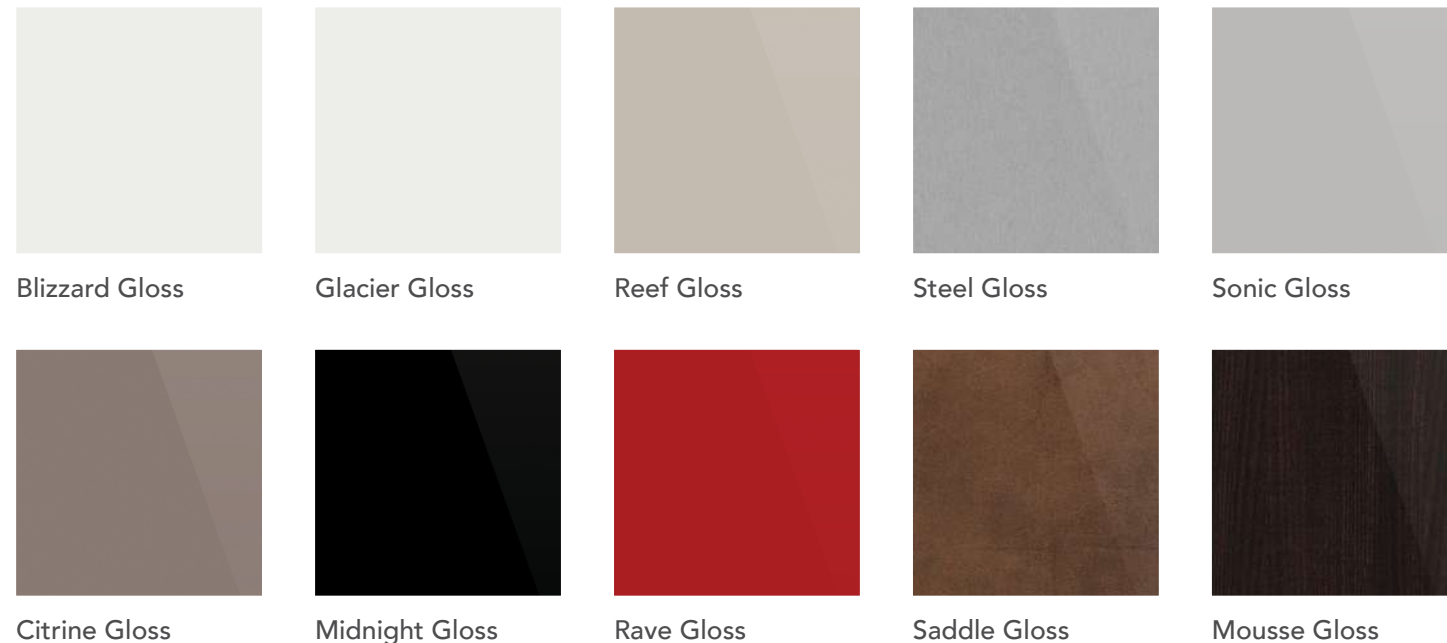

# ENVOY

CABINETS

PROUDLY MADE IN THE USA

Shown in Blizzard Gloss

**MILAN GLOSS**

3/4" slab door with coordinating edge band on door and drawer front with like back.

COLOR OPTIONS

Luxury gloss and trendy matte finishes exhibit modern style. Pair with texture and woodgrains for contemporary contrast.

**MILAN MATTE**

3/4" slab door with coordinating edge band on door and drawer front with matching back

COLOR OPTIONS

Colors and patterns shown may differ from actual product. Please refer to actual samples before specifying.

Shown in Obsidian Matte

*Shown in Boardwalk*

**GENEVA**

3/4" slab door with coordinating edge band on door and drawer front with matching back. Vertical grain is standard on door and drawer fronts.

COLOR OPTIONS

COLOR OPTIONS

*Colors and patterns shown may differ from actual product. Please refer to actual samples before specifying.*

*Shown in Pro 15*

**CLASSIC SERIES**