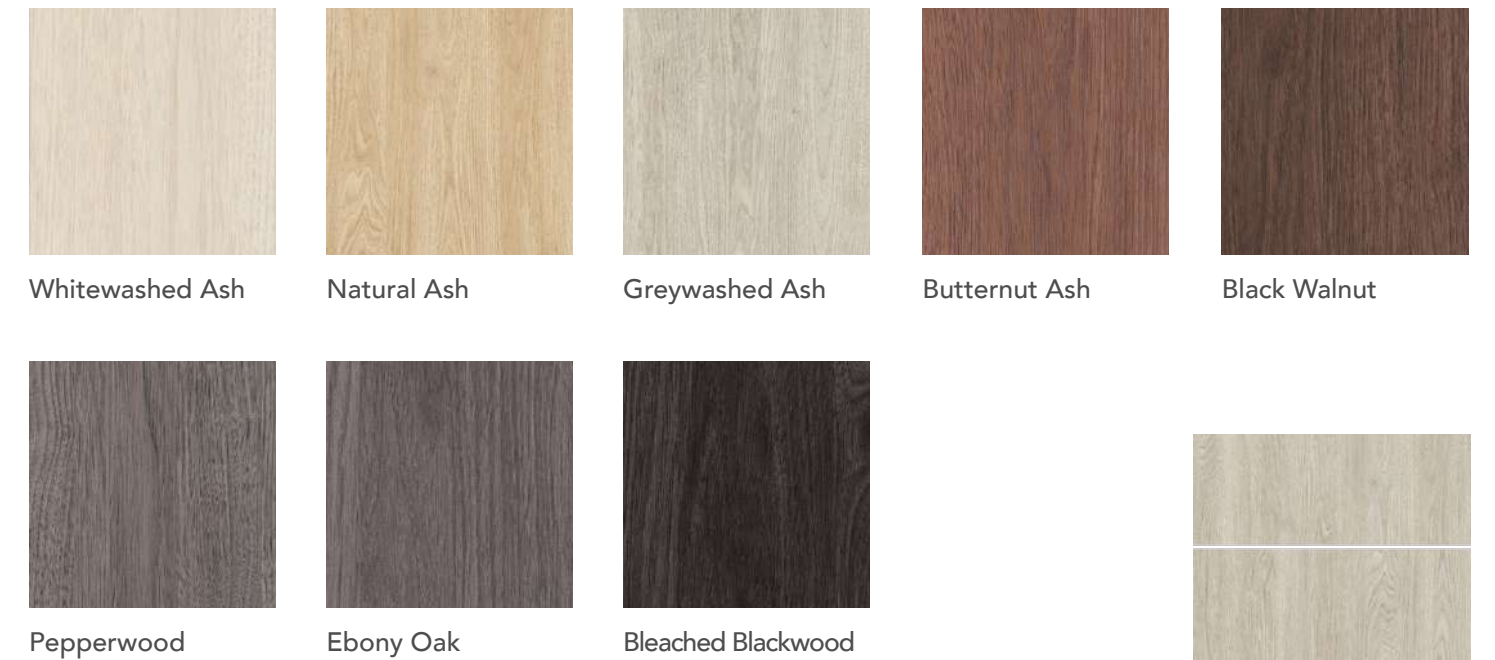

COLOR OPTIONS

Whitewashed Ash   Natural Ash   Greywashed Ash   Butternut Ash   Black Walnut
Pepperwood   Ebony Oak   Bleached Blackwood