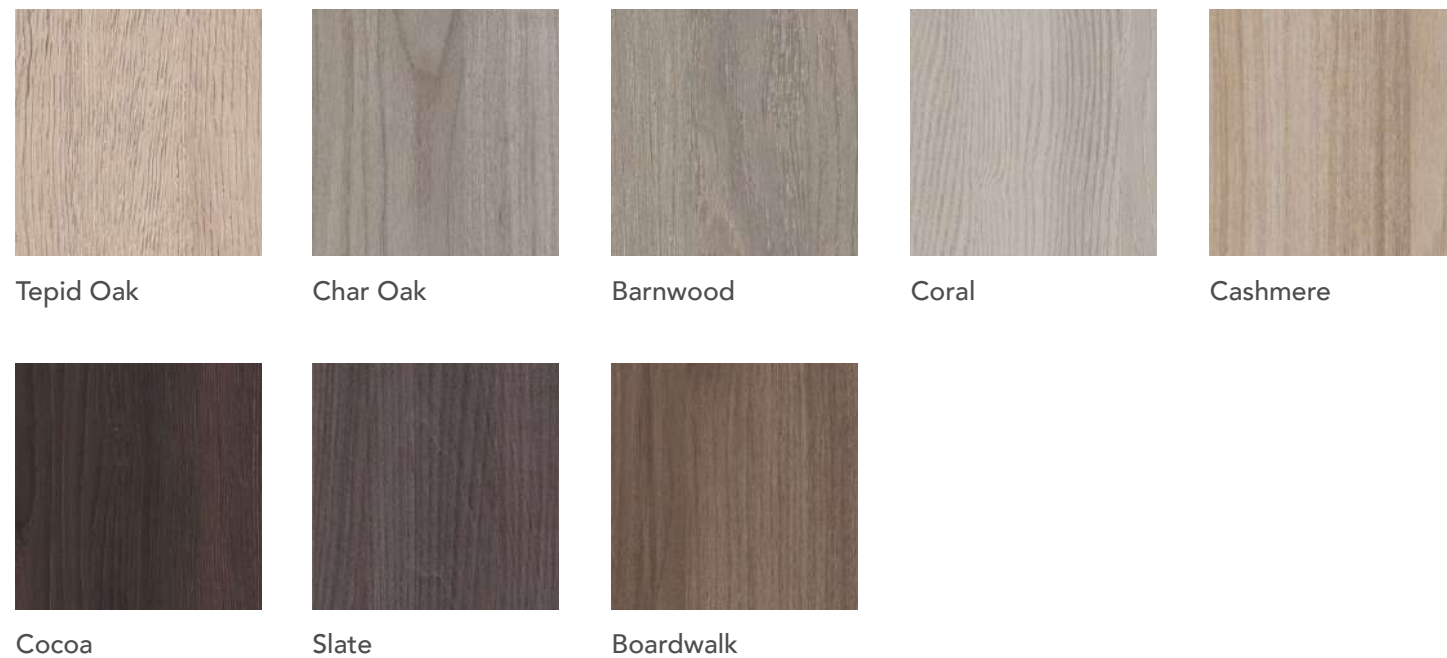

Shown in Obsidian Matte

*Shown in Boardwalk*

**GENEVA**

3/4" slab door with coordinating edge band on door and drawer front with matching back. Vertical grain is standard on door and drawer fronts.

COLOR OPTIONS

Tepid Oak    Char Oak    Barnwood    Coral    Cashmere  
Cocoa    Slate    Boardwalk

Envoy Cabinetry defines quality by utilizing premium veneers, solid wood frame doors, and durable laminates.

**VIENNA TFL**